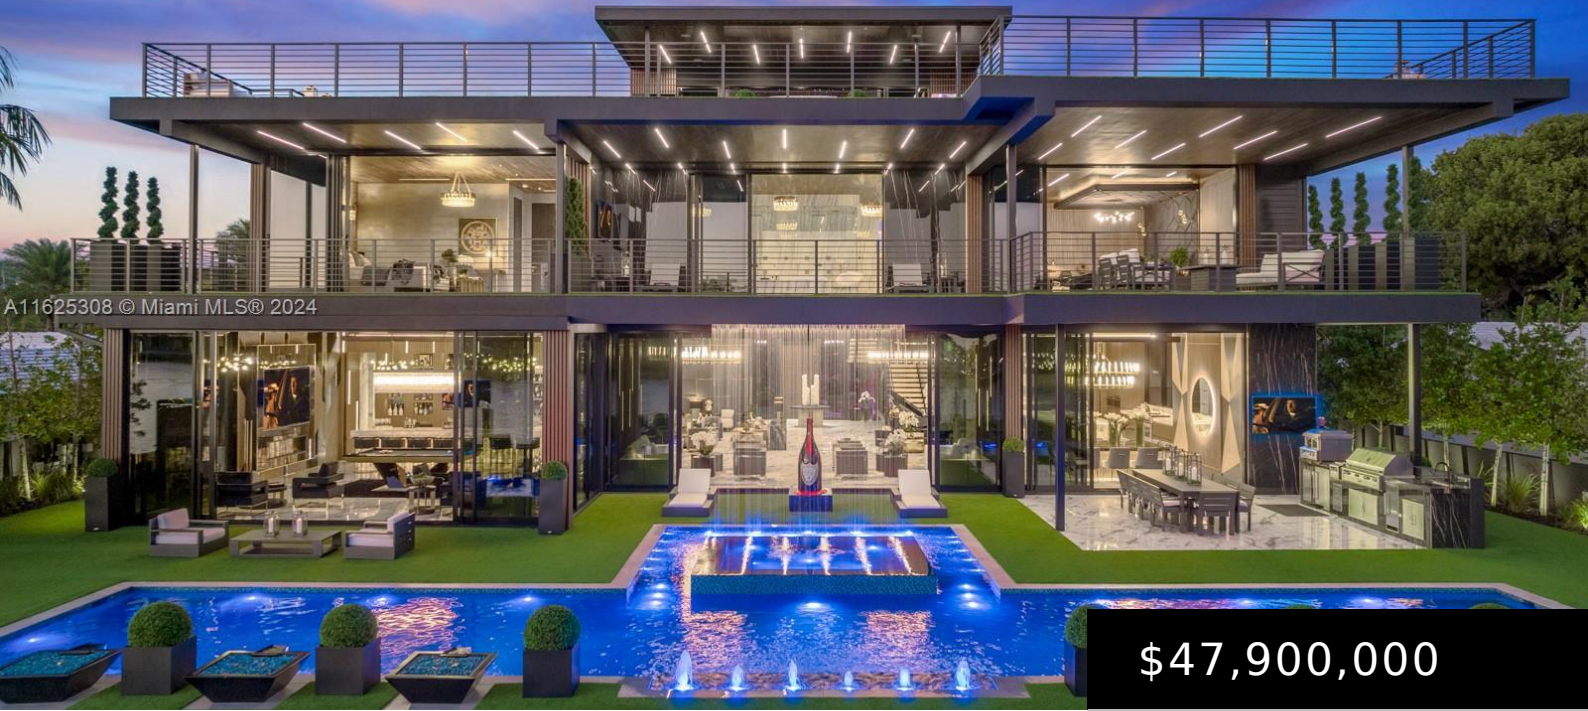

A11625308 © Miami MLS® 2024

\$47,900,000

733 MIDDLE RIVER DR

<https://miamiluxuryhomes.org>

SUNRISE 28-42 B LOT 47 BLK 6 733 Middle River rests on one of Fort Lauderdale's most enviable and wide channels, offering 108 feet of prime deep water-frontage for super yachts. This waterfront mansion is a category leader. The genius of Prestige Homes, whose leader has an unparalleled obsession and passion for design, taste, and [...]

- 6 beds
- 11 baths
- SingleFamilyResidence
- Residential
- Active
- 11812 sq ft

Basics

Category: Residential

Status: Active

Bathrooms: 11 baths

Area: 11812 sq ft

Year built: 2022

Subdivision Name: Sunrise Intracoastal

Type: SingleFamilyResidence

Bedrooms: 6 beds

Half baths: 4 half baths

Lot size: 16291, 16291 sq ft

View: Bay,Intercoastal

County: Broward

Building Details

Water Source: Public

Lot Features: QuarterToHalfAcreLot

Construction Materials: Block

Garage Spaces: 6

Floor covering: CeramicTile, Marble

Architectural Style: Detached

Sewer: PublicSewer

Covered Spaces: 6

Levels: ThreeOrMore