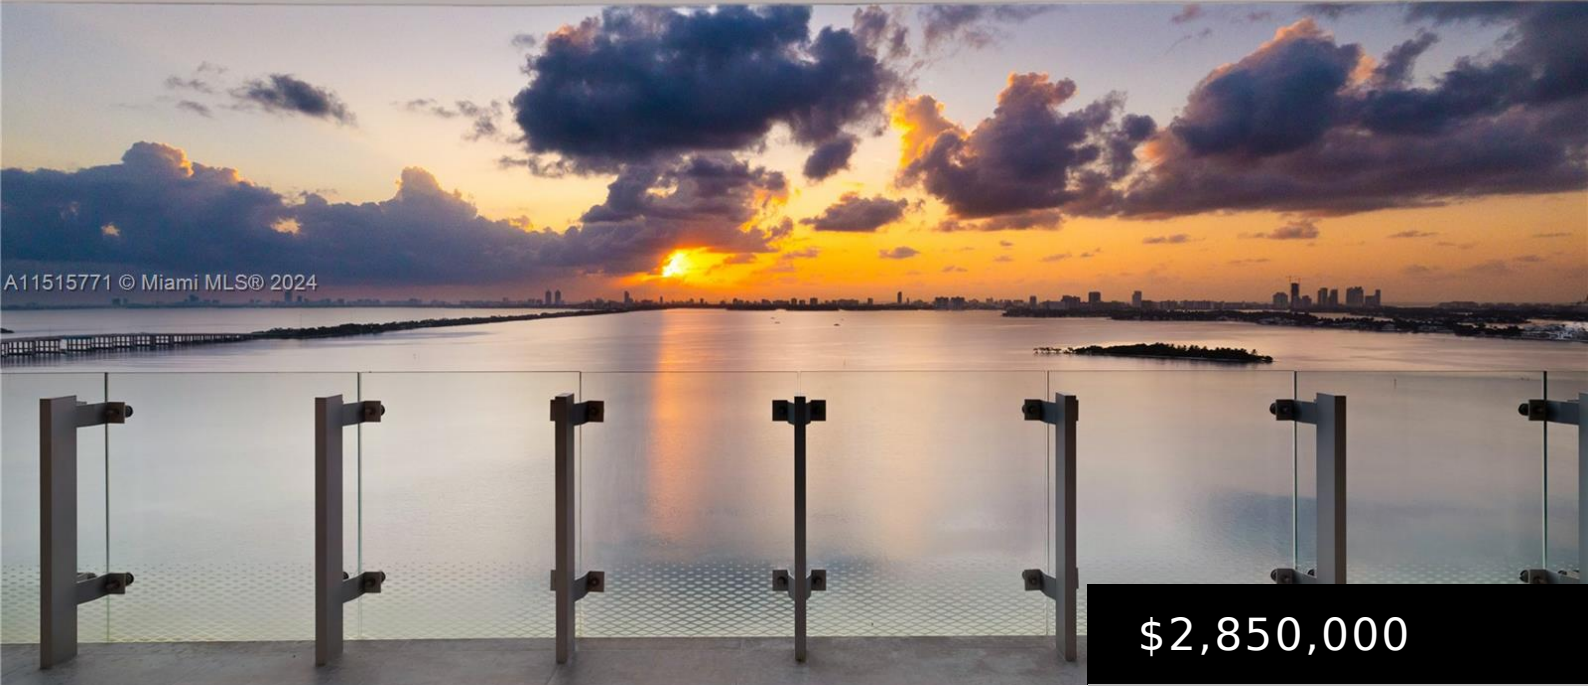

A11515771 © Miami MLS® 2024

$2,850,000

700 NE 26TH TER 2102

<https://miamiluxuryhomes.org>

ASSOCIATES TRACT PB 114-19 TRACT A & LOT N LESS S5FT FOR R/W BLK A & LOTS G & J & LOTS H-I-K L-M-N-O LESS S5FT FOR R/W OF BANYAN PLACE AMP Missoni Baia is a masterpiece, where the vibrant spirit of Miami meets elegance of the 1st project completely signed by Missoni. In Edgewater, [...]

- 2 beds
- 4 baths
- Condominium
- Residential
- Active
- 2348 sq ft

Basics

Category: Residential

Status: Active

Bathrooms: 4 baths

Floors: 57 floors

Year built: 2023

Subdivision Name: Missoni Baia

Type: Condominium

Bedrooms: 2 beds

Half baths: 1 half bath

Area: 2348 sq ft

View: Bay

County: Miami-Dade County